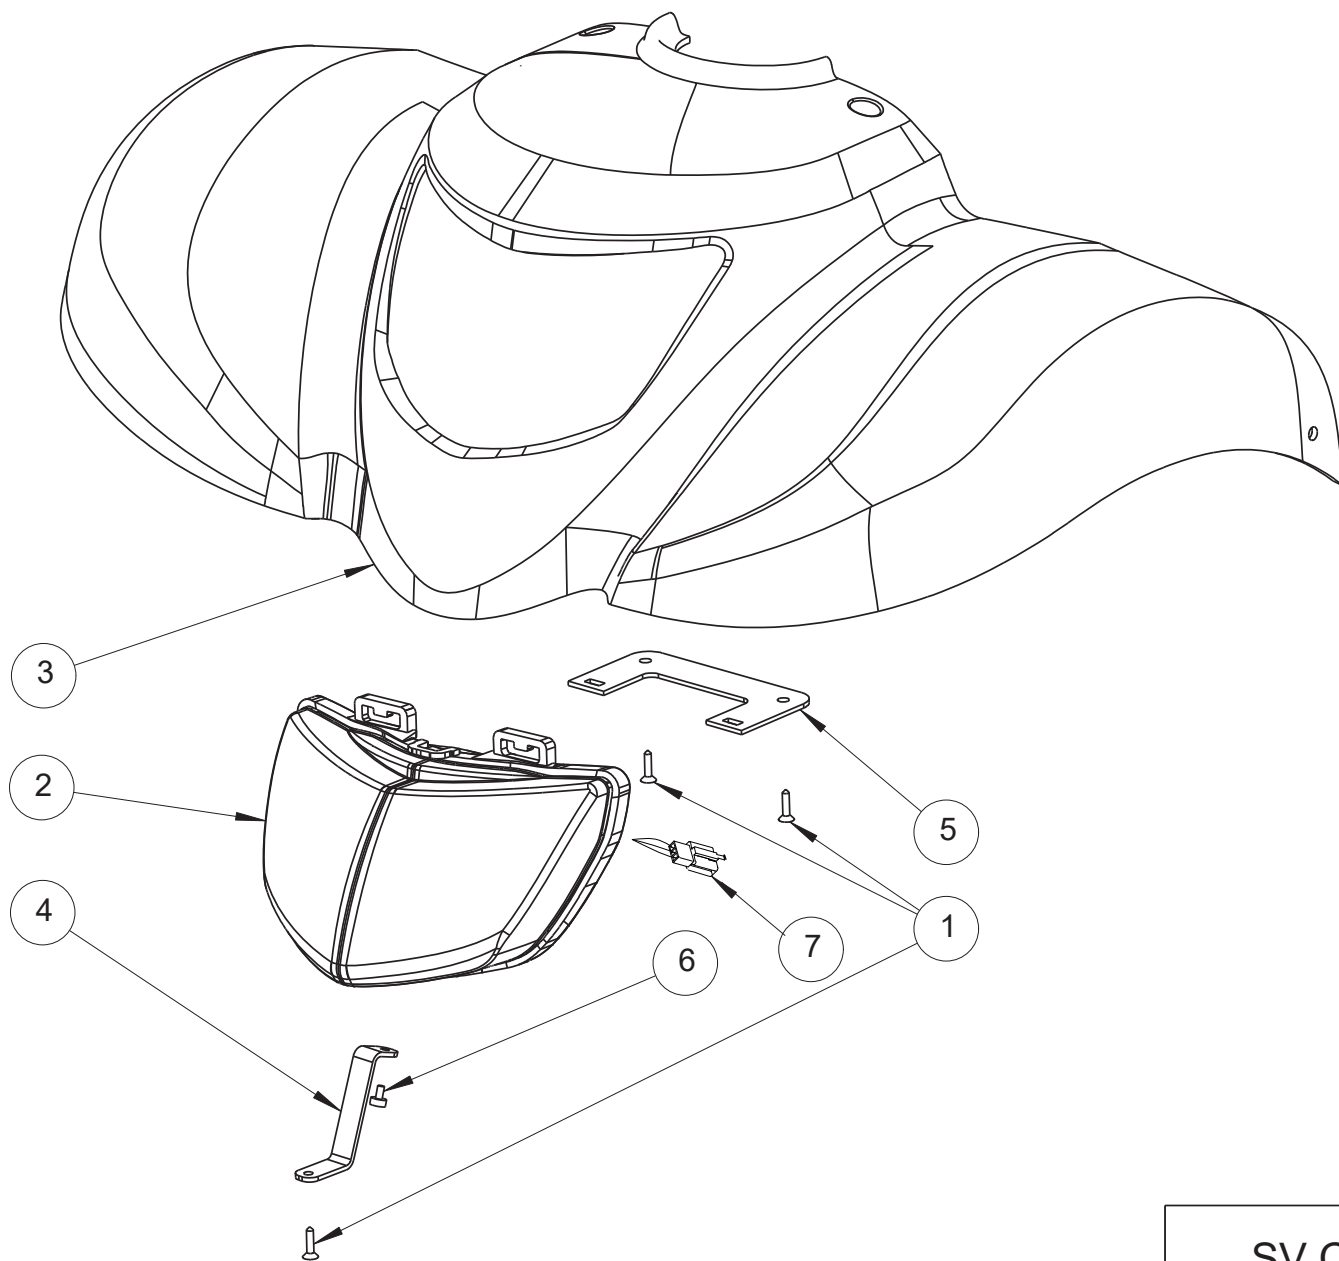

Material			
No.	Plan	Article	Number
1	---	1001530	3
2	---	3994561	1
3	XC00466	1C549RE 1C549SI 1C549CH	1
4	YC01781	1C60600	1
5	YC00680	1C27900	1
6	---	3991134	1
7	---	3994560	1

EC00326/D

SV CERES SE FRONT SHELL			Plan No.
			EC00326/D
Scale:3:10	Drafted	Verified	Confirmed
Date	19/09/2017	27/02/2023	27/02/2023
Init.	Mars	FZY	JJQ