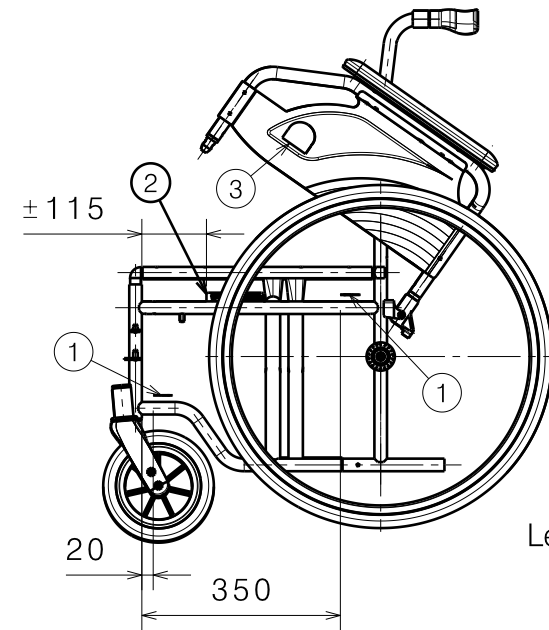

Right view

Front view

Left view

Arrow points to front tube

Arrow points to rear tube

No.	Title	Art. nr	Sticker	Quantity
1	Sticker taxi hooks	T001076		4
2	Sticker serial number	T001097		1
3	Sticker name 708	T001040		2

E000677

STICKER CONFIGURATION 708D				Plan Number
				E000677/D
Scale: 3:40	Drafted	Verified	Confirmed	
Date	17/01/2011	01/02/2019	01/02/2019	
Initials	TT	TT	PJ	