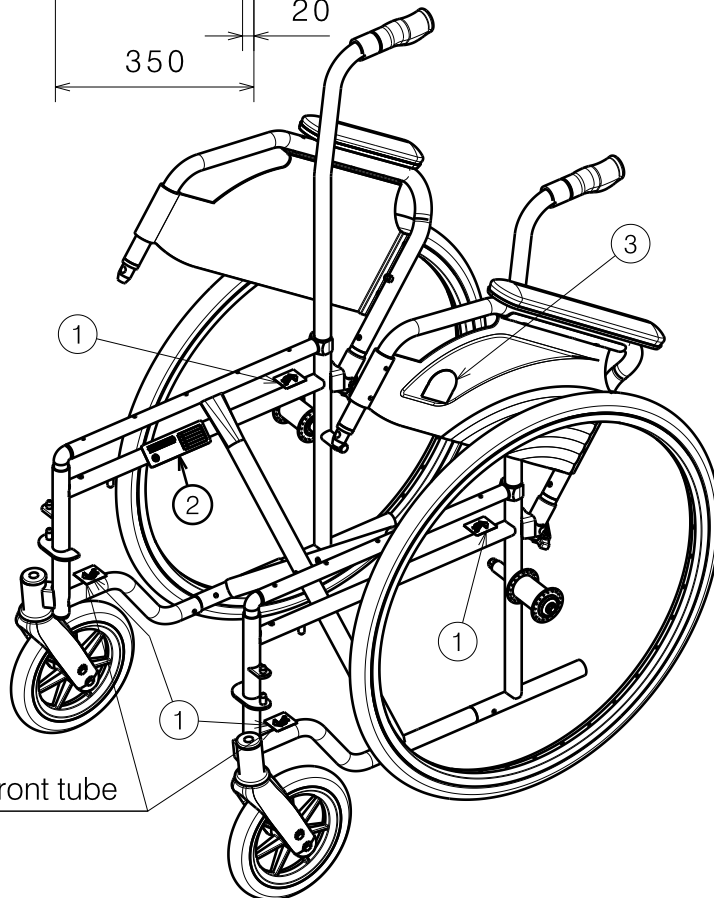

Right view

Front view

Left view

Arrow points to front tube

Arrow points to rear tube

No.	Title	Art. nr	Sticker	Quantity
1	Sticker taxi hooks	T001076		4
2	Sticker serial number	T001097		1
3	Sticker name 708	T001040		2

E000677

STICKER CONFIGURATION 708D				Plan Number
				E000677/D
Scale: 3:40	Drafted	Verified	Confirmed	
Date	17/01/2011	01/02/2019	01/02/2019	
Initials	TT	TT	PJ	