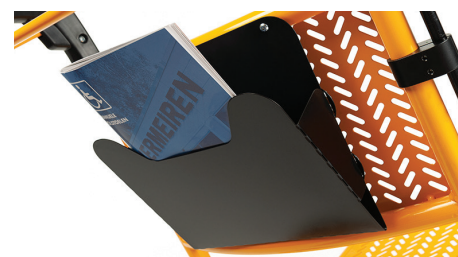

Features

Optional features such as a coin lock, serumholder, advertising or a document holder are available upon request. The G8way can be nested inside each other and be locked with an optional coin lock. Thanks to the coin lock, visitors will put the G8way back in place.

The footrest is designed with the possibility to push down and fold up. The G8way will take minimum space in a station, airport or parking lot.

Colours

Technical data

Total width	700 mm
Total length	880 mm
Seat width	420 mm
Height armrests	250 mm
Seat height	480 mm
Height backrest	470 mm

Seat depth	410 mm
Weight	19,4 kg
Maximum user weight	150 kg
Additional info	CE

Measurements in mm and kg. Deviations in sizes and weight (15 mm and 1,5 kg) are possible. Subject to technical alterations. Images for illustration purposes only. Certain features may be optional.

For more information, contact your local dealer

VERMEIREN Group

Vermeirenplein 1-15
B-2920 Kalmthout
Belgium

www.vermeiren.com
info@vermeiren.com

Products designed to suit you

VERMEIREN always strives to come up with the best solution available to encompass your personal needs. As technology advances, so do we and as such we can offer you the most up to date products. This is the result of our continuous research and experience since 1957.

Quality guaranteed

Regarding quality, the G8way complies with the highest norms, laid down by certified test institutes in most European countries.